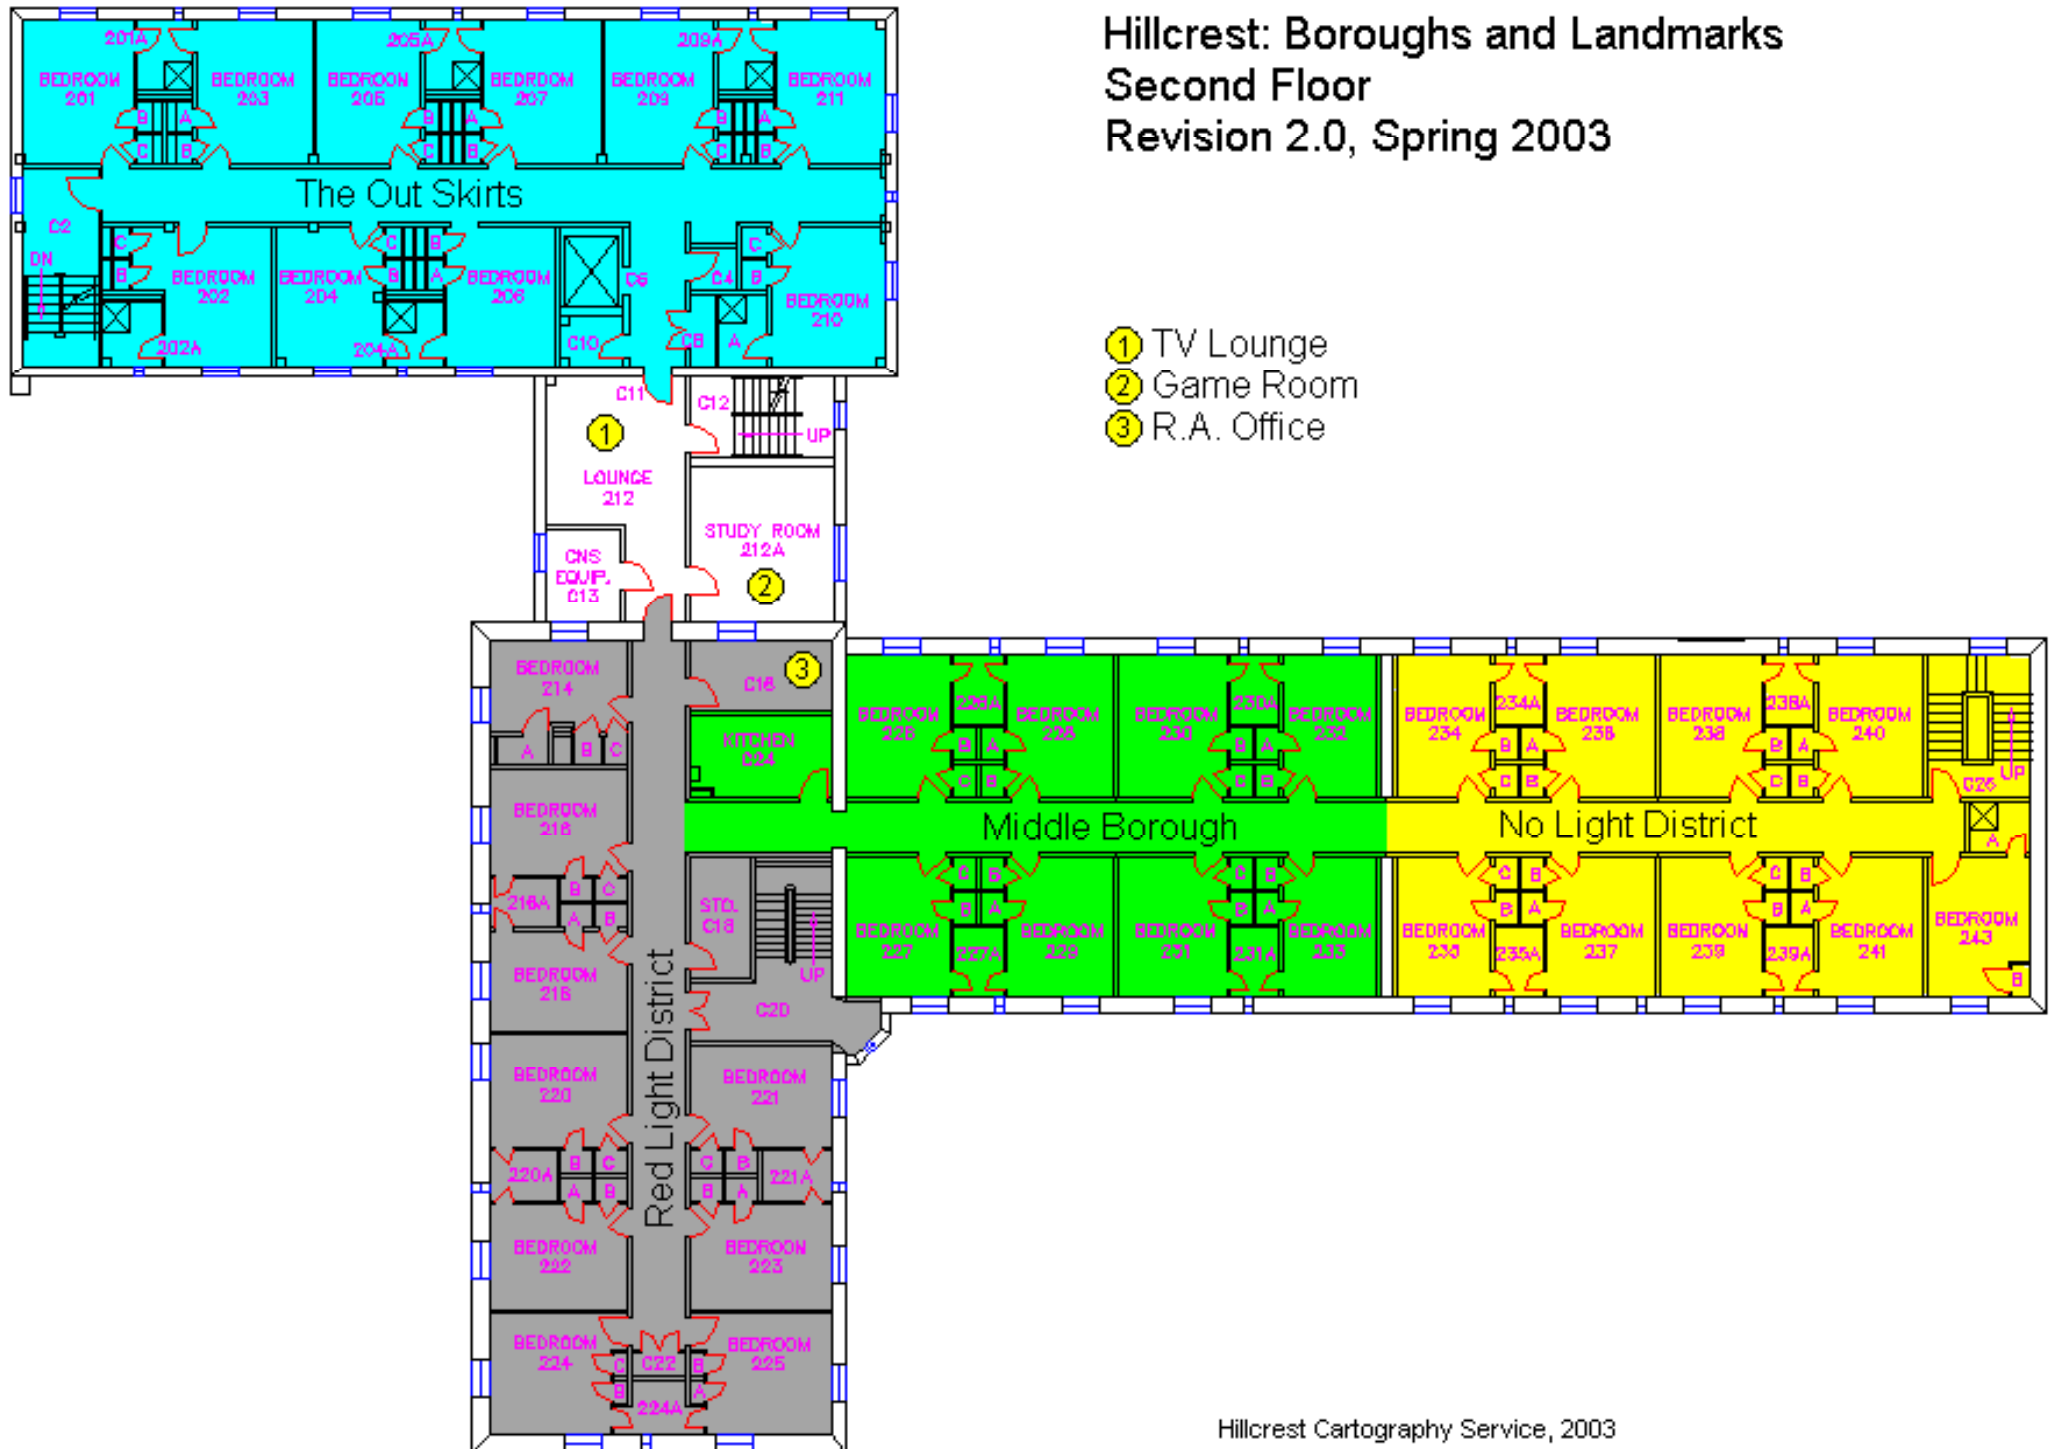

Hillcrest: Boroughs and Landmarks

Second Floor

Revision 2.0, Spring 2003

- ① TV Lounge
- ② Game Room
- ③ R.A. Office

Hillcrest Cartography Service, 2003

Base map derived from Capital Design and Construction Building Schematic
 Information contained in this document is unofficial and frequently absurd.